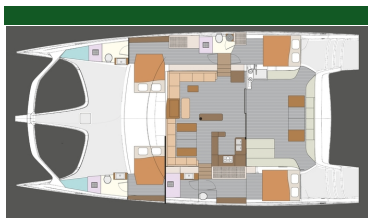

CLASS 6 NEW
CLASS 6 (2020)

Ref. 1331

O Yachts

Located: Lithuania

CLASS 6 NEW
CLASS 6 (2020)
O Yachts

Length 19.5 M (64')

Located: Lithuania

Ref. 1331

€ 1 950 000
approx \$ 2 411 877

MANAGEMENT PROGRAM

Type	Modern
Propulsion	Sail
Hull	Catamaran
Length	19.5m (64')
Beam	9.0m (30')
Draft	0.8m (3')
Hull Material	Composite
Engine	2 //

Built/Refit	2020/-
Builder	O Yachts – Denn CLIFFORD

- Carbon reinforced structure – Kevlar shield,
- Only 13.5T displacement for 64ft. length,
- Custom flybridge, cockpit and interior.

Class 6 is made for a couple to live onboard for sabbatic (and of course charter will be easier) with 4 principles :

SPINE CONCEPT : The secret to combine space and performance

Just like a spine on your body the longitudinal beam is there to carry the catamaran load due to mast efforts when sailing.

SPINE CONCEPT : Huge living area on racer