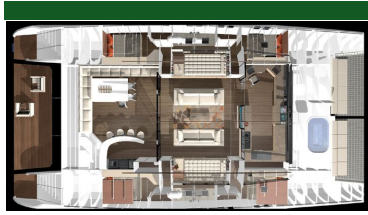

Custom Sailing Catamaran 82 (2025)

Windward Islands

Located: France

Custom Sailing Catamaran 82 (2025)

Windward Islands

Length 24.9 M (82')

Located: France

Ref. 1376

€ 0

approx \$ 0

MANAGEMENT PROGRAM

Type	Project
Propulsion	Sail
Hull	Catamaran
Length	24.9m (82')
Beam	11.5m (38')
Draft	2.1m (7')
Hull Material	Composite

PAX	10
Guest Cabin(s)	4

Built/Refit	2025/-
Builder	PHR Yacht Design / Windward Islands

Comments: OUR PARTNER gives you the opportunity to become owner of an unique 82 feet custom catamaran, in collaboration with the architect/designer Philippe Renaudeau - PHR Yacht Design.

OUR PARTNER GIVES YOU THE OPPORTUNITY TO DEVELOP A CREWED CHARTER BUSINESS THROUGH A TAILORED MANAGEMENT PROGRAM.