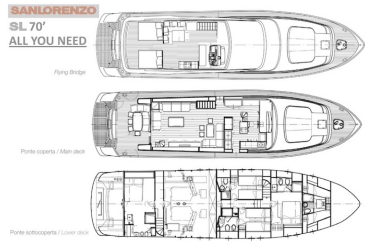

SAN LORENZO 70
SL 70 (1990)

Ref1475

San Lorenzo

Located: France

SAN LORENZO 70

SL 70 (1990)

San Lorenzo

Length 20.4 M (67')

Located: France

Ref1475

€ 365 000

Type	Modern
Propulsion	Power
Hull	Mono
Length	20.4m (67')
Beam	5.6m (19')
Draft	1.9m (7')
Hull Material	Fiberglass
Engine	2 / Caterpillar Marine / 3412-1350
Engine HP	1350
Guests	10
Guest Cabin(s)	4
Crew Cabin(s)	1
Built/Refit	1990/2020
Builder	
Availability Date	07-Mar-2025

Comments: Superb **San Lorenzo SL70** from 1990 with a huge refit in 2019 - 2020

Motor-Yacht in very good general condition, with new and modern interior.

4 guests cabins with ensuite bathrooms ; 1 crew cabin with head, in bow.