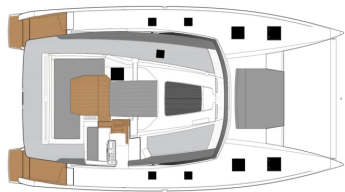

NEW FOUNTAINE PAJOT TANNA 47 CATAMARAN

TANNA 47 (2025)

Fountaine Pajot

NEW FOUNTAINE PAJOT TANNA 47 CATAMARAN

TANNA 47 (2025)

Fountaine Pajot

Length 13.9 M (46')

Located: France

Ref.1492

€ 0

Type	Modern
Propulsion	Sail
Hull	Catamaran
Length	13.9m (46')
Beam	7.7m (26')
Draft	1.3m (5')
Hull Material	Fiberglass
Engine	2 / Volvo / D2
Engine HP	50
Guests	7
Guest Cabin(s)	3
Crew Cabin(s)	1
Built/Refit	2025/-
Builder	Berret-Racoupeau Yacht Design