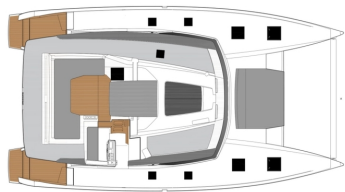

NEW FOUNTAINE PAJOT TANNA 47 CATAMARAN

TANNA 47 (2025)

Fountaine Pajot

NEW FOUNTAINE PAJOT TANNA 47 CATAMARAN

TANNA 47 (2025)

Fountaine Pajot

Length 13.9 M (46')

Located: France

Ref1492

€ 0

Type	Modern
Propulsion	Sail
Hull	Catamaran
Length	13.9m (46')
Beam	7.7m (26')
Draft	1.3m (5')
Hull Material	Fiberglass
Engine	2 / Volvo / D2
Engine HP	50
Guests	7
Guest Cabin(s)	3
Crew Cabin(s)	1
Built/Refit	2025/-
Builder	Berret-Racoupeau Yacht Design