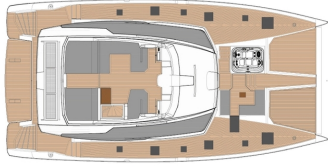

# FONTAINE PAJOT POWER 67 CATAMARAN NEW

POWER 67 (2025)

Fountaine Pajot

Located:

## FONTAINE PAJOT POWER 67 CATAMARAN NEW

POWER 67 (2025)

Fountaine Pajot

Length 19.5 M (64')

Located: France

Ref. 1494

€ 0

approx \$ 0

### MANAGEMENT PROGRAM

Type	Modern
Propulsion	Power
Hull	Catamaran
Length	19.5m (64')
Beam	9.8m (33')
Draft	1.2m (4')
Hull Material	Fiberglass
Engine	2 //
Engine HP	300

Built/Refit	2025/-
Builder	Berret-Racoupeau Yacht Design

**Comments: Motor Yacht Catamaran Fountaine Pajot Power 67 NEW**

2 versions :

- 3 double guests cabins, 3 bathrooms, 1 crew cabin,
- 5 guests cabins (4 double, 1 single), 5 bathrooms, 1 crew cabin.

Inspired by the sailing catamaran Alegria 67, the **multihull Power 67** will surprise you by the luxury design inside a state-of-the-art living environment, including a modern and 5 star lounge in front with the jacuzzi, sunbeds : perfect for an escape, freedom, and relaxation. This new **power 67 motor catamaran** presents an exceptional cosy atmosphere at both flybridge with 32m<sup>2</sup> of space and a cockpit with 36m<sup>2</sup> of space. This new **Fountaine Pajot** catamaran has been perfectly conceived for long distance getaways, dinner parties, or joyful day trips, for the pleasure of welcoming guests or private use. With two powerful engines of 480hp and a nautical range up to 1700 miles in addition to the comfort and large volumes on board make this motor yacht an ultimate cruising experience.