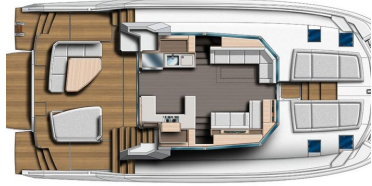

NEW LEOPARD 53 POWER CATAMARAN

LEOPARD 53 PC (2025)

Ref.1573

Roberston and Caines

Located: France

NEW LEOPARD 53 POWER CATAMARAN

LEOPARD 53 PC (2025)

Roberston and Caines

Length 16.2 M (54')

Located: France

Ref.1573

€ 0

Type	Modern
Propulsion	Power
Hull	Catamaran
Length	16.2m (54')
Beam	7.7m (26')
Draft	1.0m (4')
Hull Material	Fiberglass
Engine	2 / Yanmar /
Engine HP	370
Built/Refit	2025/-
Builder	

Comments: Leopard 53 PC NEW

The 53 feet of Robertson & Caines shipyard is the reference in this Power catamarans size. Stability, performance and comfort at sea ; large interior and exteriors volumes to enjoy time at anchor.

Available in owner's version 3 cabins, or in 4 cabins version. Specifications, prices, and availability, on request.