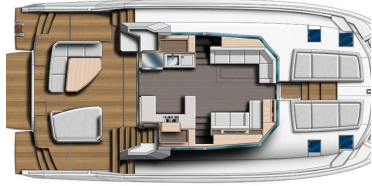

# NEW LEOPARD 53 POWER CATAMARAN

### NEW LEOPARD 53 POWER CATAMARAN

LEOPARD 53 PC (2025)

Roberston and Caines

Length 16.2 M (54')

Located: France

Ref1573

€ 0

Type	Modern
Propulsion	Power
Hull	Catamaran
Length	16.2m (54')
Beam	7.7m (26')
Draft	1.0m (4')
Hull Material	Fiberglass
Engine	2 / Yanmar /
Engine HP	370
Built/Refit	2025/-
Builder	

#### Comments: Leopard 53 PC NEW

The 53 feet of Robertson & Caines shipyard is the reference in this Power catamarans size. Stability, performance and comfort at sea ; large interior and exteriors volumes to enjoy time at anchor.