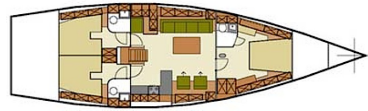

EDO
Hanse 540e (2008)

Ref.958

Hanse

Located: French Polynesia

EDO
Hanse 540e (2008)
Hanse

Length 17 M (54.0')
Located: French Polynesia

Ref.958

€ 260 000
MANAGEMENT PROGRAM

Type	Modern
Propulsion	Sail
Hull	Mono
Length	17m (54.0')
Beam	5m (16.1')
Draft	3m (9.2')
Hull Material	Composite
Engine	1 / Yanmar /
Engine HP	110
Guests	7
Guest Cabin(s)	3
Crew Cabin(s)	1
Built/Refit	2008/-
Builder	Hanse