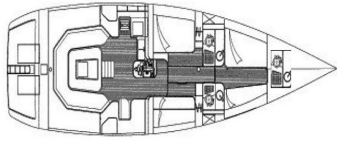

**CENTAURUS**  
Cigale 16 (1994)

Ref.962

Alubat

Located: Greece

**CENTAURUS**

Cigale 16 (1994)

Alubat

Length 16.5 M (55')

Located: Greece

Ref.962

€ 200 000

Type	Modern
Propulsion	Sail
Hull	Mono
Length	16.5m (55')
Beam	2m (4.6')
Draft	1m (2.3')
Hull Material	Aluminium
Engine	1 / Yanmar / 4JH4
Engine HP	110
Guests	8
Guest Cabin(s)	4
Built/Refit	1994/-
Builder	JM Finot